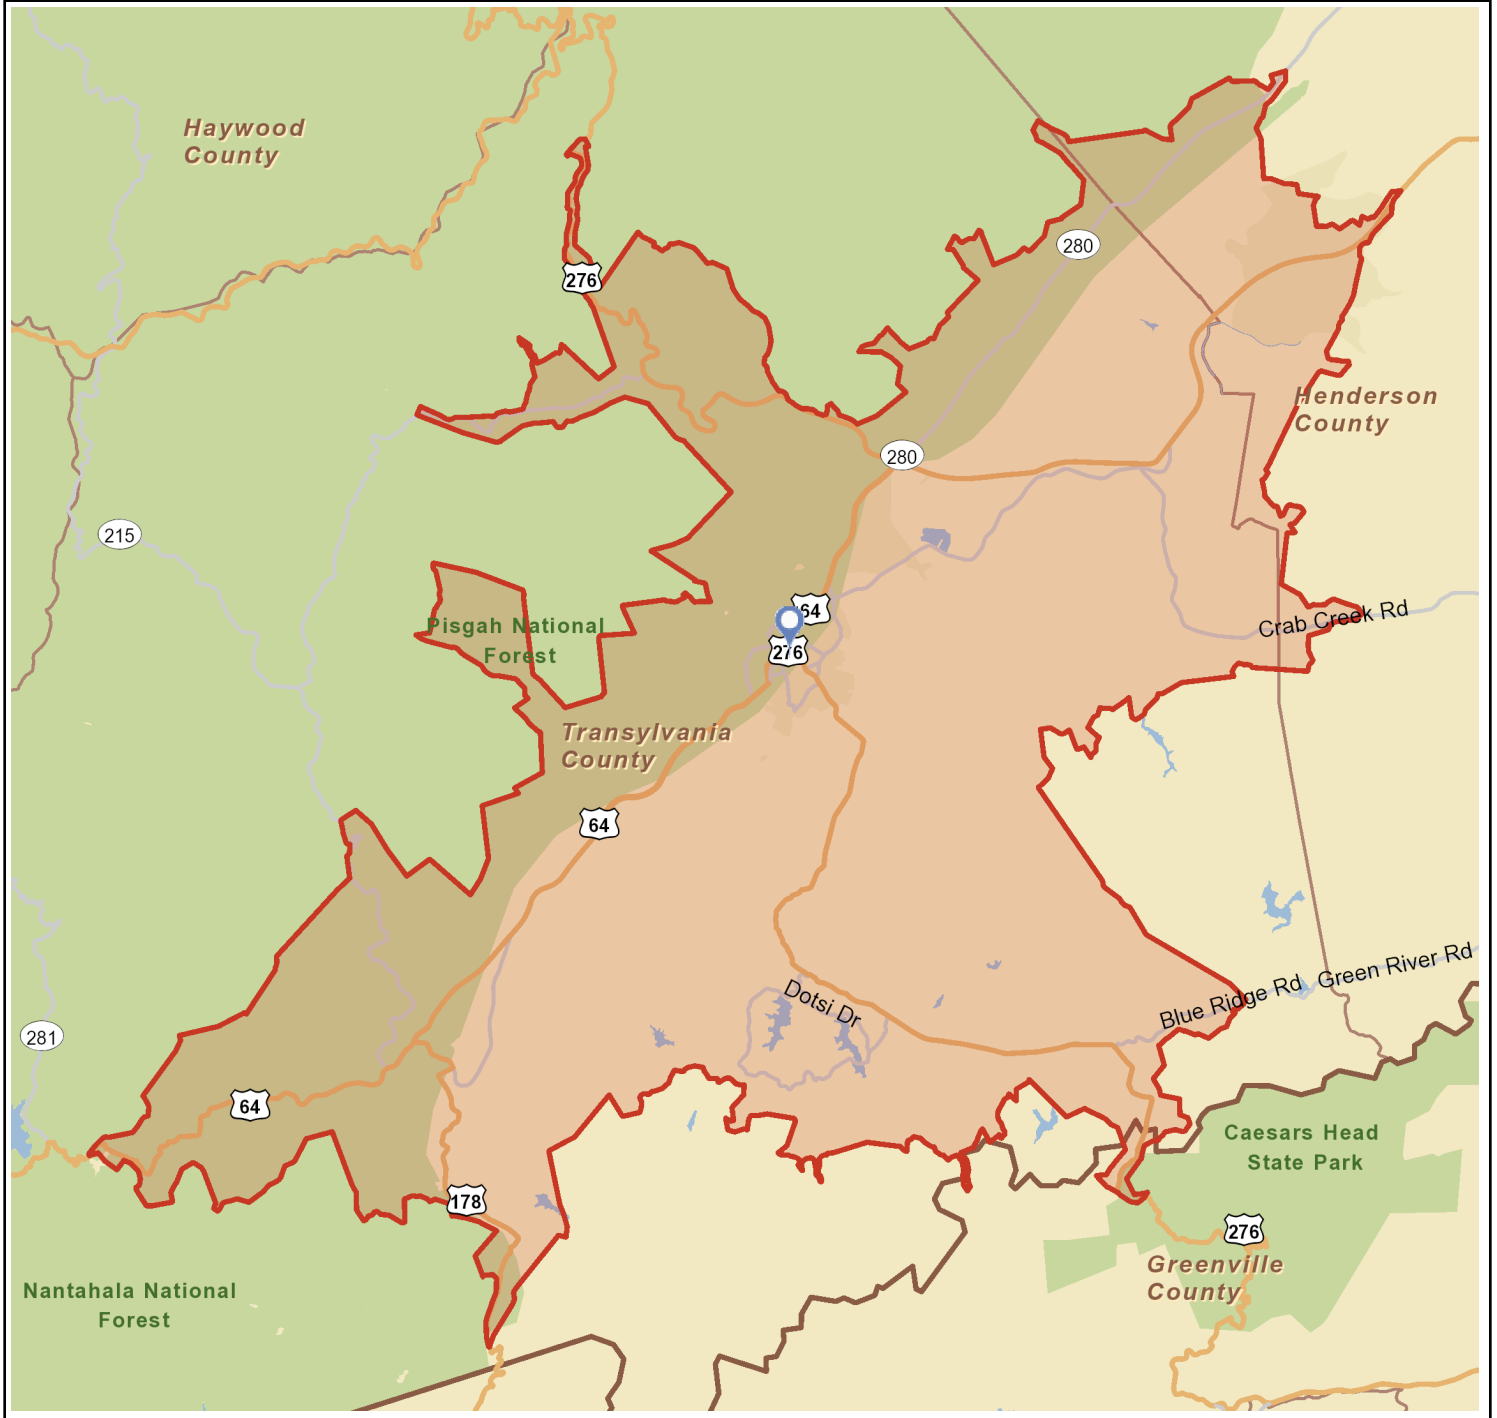

Site Details Map

Prepared by Craig Melby

French Broad Place
W French Broad St, Brevard, NC 28712
Drive Time: 20 Minutes

Latitude: 35.237035
Longitude: -82.733043

This site is located in:

City: Brevard city
State: North Carolina
ZIP Code: 28712
CBSA: —

County: Transylvania County
Census Tract: 37175960200
Census Block Group: 371759602001